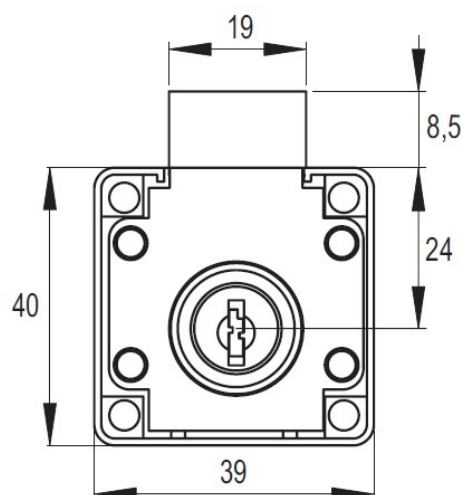

PRODUCT SHEET

Description:

Rim Lock 850, $\varnothing 19 \times 21$ mm, CPL - Zamak, HCK CPH, KA No.800

Item number:

14.01.056-5

Units	Box	Carton	HS Code	Barcode
Pcs.	12	120	8301300000	
				5704866446914

SISO A/S