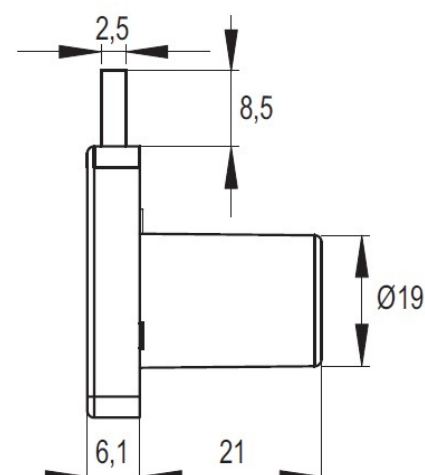

PRODUCT SHEET

Description:

Rim Lock 850, $\varnothing 19 \times 21$ mm, CPL - Zamak, HCK CPH, KA No.800

Item number:

14.01.056-5

Units	Box	Carton	HS Code	Barcode
Pcs.	12	120	8301300000	
				5704866446914

SISO A/S